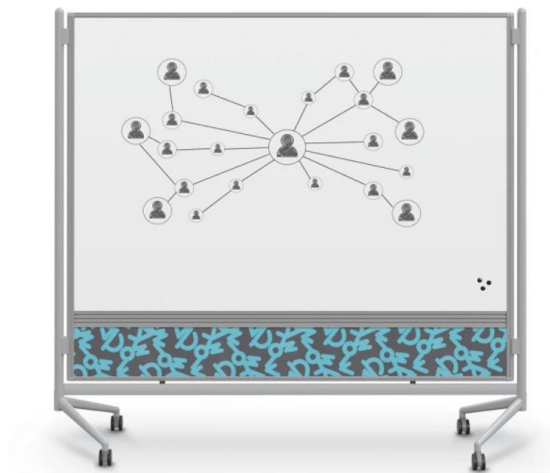

MOBILE DOC PARTITION

VERSATILE

Versatile and multi-functional D.O.C. Partitions allow you to divide, organize, and customize a work or display area however you choose.

MULTIPLE USERS

Ideal for use in collaborative learning environments, the dual-sided magnetic glass markerboard allows for multiple users, while the floor to stand surface maximizes use.

CONSTRUCTION

Panels are trimmed in modern anodized aluminum.

KICK PANEL FABRIC

Decorative kick panel below is finished in your choice of fabrics. See available fabrics at Mayer Fabrics and Momentum Textiles. Not all fabrics will be suitable for use. Contact your account executive for more information.

CUSTOMIZABLE

Mobile double-sided dividers with fabric panel offered with porcelain steel surfaces. Other custom combinations available by special quote.

CASTERS

Base includes locking casters.

LEGS AND CONNECTORS

Leg design minimizes gapping, and connectors are available to join panels at 90° or 180° angles.

PANEL SIZES

46.3" W x 58" H
70.3" W x 58" H
94.5" W x 58" H

DIMENSIONS

52" W x 20" D x 73" H
76" W x 20" D x 73" H
100" W x 20" D x 73" H