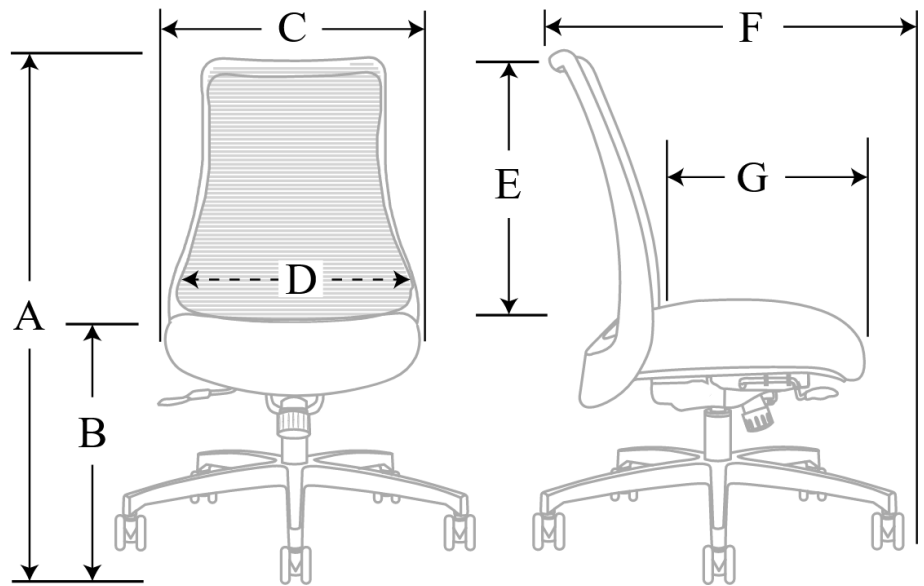

# Overall Dimensions Via Seating Genie Chair

A. Overall height.

B. Seat height.

C. Seat width.

D. Backrest width in lumbar support zone.

E. Backrest height.

F. Overall depth.

G. Seat depth.

-25C

-67CSS (+seat depth adjustment)

seats	A seat (401)	B seat (405)	C seat (408)	D seat (410)
A	38.0" – 42.8"	38.9" – 43.7"	38.4" – 43.2"	38.0" – 42.8"
B	16.7" – 21.5"	16.5" – 21.3"	16.9" – 21.7"	16.7" – 21.5"
C	20.5"	21.0"	22.2"	23.5"
D	16.0" – 20.2"	16.0" – 20.2"	16.0" – 20.2"	16.0" – 20.2"
E	23.5"	23.7"	23.7"	23.5"
F	29.0"	20.6"	28.4"	29.0"
G	18.9"	20.8"	18.1"	18.4"

seats	A seat (401)	B seat (405)	C seat (408)	D seat (410)
A	38.7" – 43.5"	39.6" – 44.4"	39.1" – 43.9"	38.7" – 43.5"
B	16.9" – 21.7"	16.7" – 21.5"	17.1" – 21.9"	16.9" – 21.7"
C	20.5"	21.0"	22.2"	23.5"
D	16.0" – 20.2"	16.0" – 20.2"	16.0" – 20.2"	16.0" – 20.2"
E	22.1"	21.3"	21.3"	22.1"
F	26.6"	28.2"	26.0"	26.6"
G	16.6" – 18.6"	18.5" – 20.5"	15.8" – 17.8"	16.1" – 18.1"

-26C (+seat depth adjustment)

-68C

seats	A seat (401)	B seat (405)	C seat (408)	D seat (410)
A	38.1" – 42.9"	39.0" – 43.8"	38.5" – 43.3"	38.1" – 42.9"
B	17.5" – 22.3"	17.3" – 22.1"	17.7" – 22.5"	17.5" – 22.3"
C	20.5"	21.0"	22.2"	23.5"
D	16.0" – 20.2"	16.0" – 20.2"	16.0" – 20.2"	16.0" – 20.2"
E	23.5"	23.7"	23.7"	23.5"
F	29.0"	30.6"	28.4"	29.0"
G	18.7" – 20.7"	20.6" – 22.6"	17.9" – 19.9"	18.2" – 20.2"