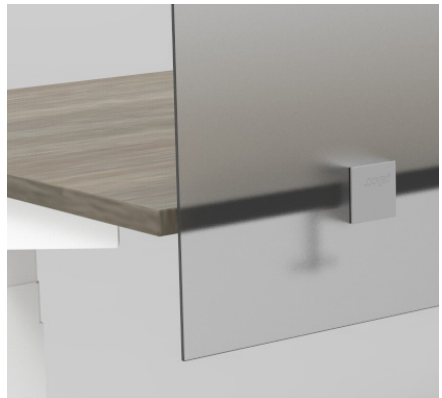

UP SHIELD

The newest hardware in the market for height adjustable desk screens. A sleek design provides additional space for cords, monitors, and clamp-on power bars. The standard size acrylic sheet provides 24" above worksurface clearance and 4" below worksurface clearance for ultimate protection.

ACRYLIC - CLEAR (G133)

ACRYLIC - FROSTED (G132)

FRAME FINISHES

Silver, white, black.

SIZES

24"-72" W x 24"H