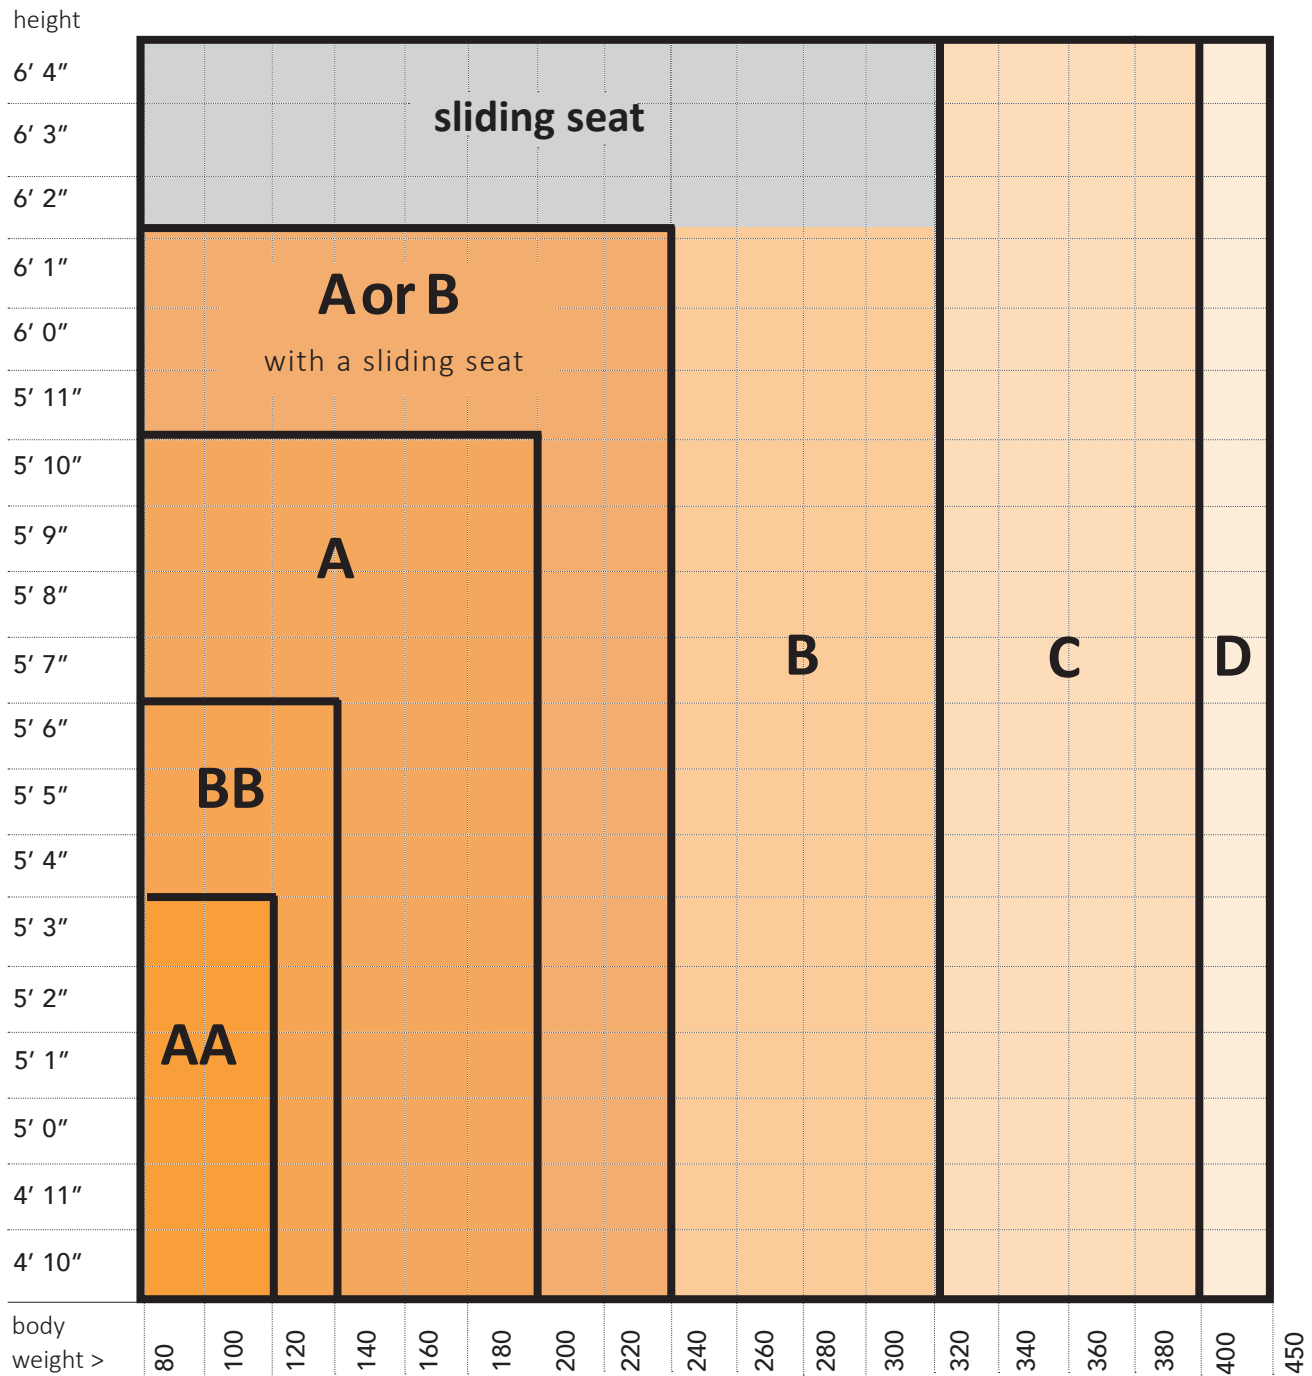

seat size selector

TASK | CONFERENCE | EXECUTIVE | MANAGEMENT SEATING

This reference helps select seat size cushions for task, conference, executive & management seating series. Height and weight are key indicators of suitable seat choice. The B-size seat cushion is designed to fit a broad range of individuals, especially when a seat slide is being used.