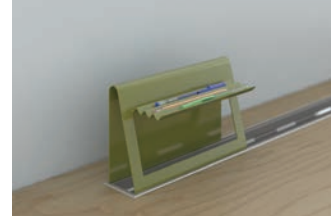

MEDIA BOOTH FOR BENCH

Meeting Booth for Bench
Meeting Booth has a plywood core and is available in HPL, Felt and Writable Laminate.

SCREENS

Fixed Height Center Screen
Shown at 22.125" height.
Also available at 36.25" height.

Wavy Shelf

Small Writable Marker Holder

Large Writable Marker Holder

Mounting Plate for Salt & Pepper Power Center

Task Light

Single Monitor Arm

Dual Monitor Arm

ACCESSORIES FOR SCREEN RAIL