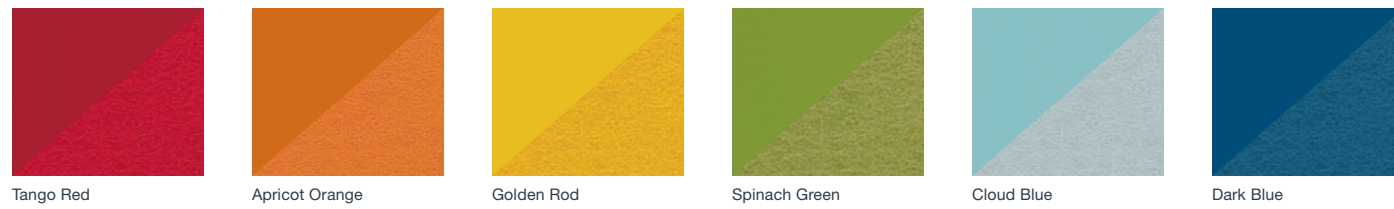

WOODGRAIN: VENEER, TFL, HPL & EDGE BAND *Additional options available*

SOLID: TFL, HPL & EDGE BAND *Additional options available*

SOLID: PAINT & FELT *Additional options available*

SOLID: METALLIC PAINT

RIMS & EDGES