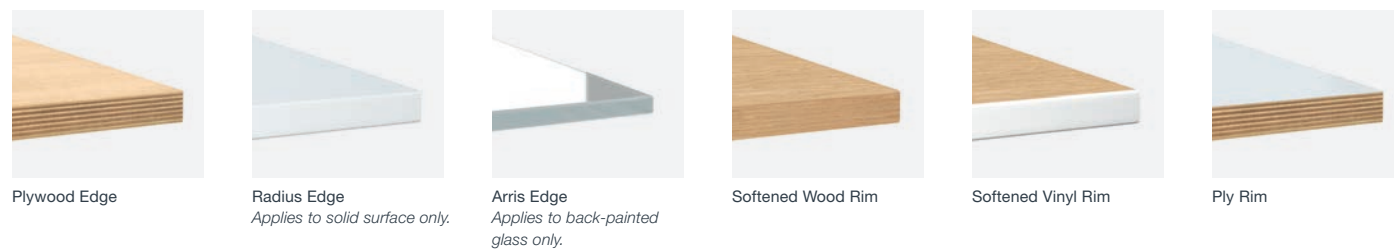

WOODGRAIN: VENEER, TFL, HPL & EDGE BAND *Additional options available*

SOLID: TFL, HPL & EDGE BAND *Additional options available*

SOLID: PAINT & FELT *Additional options available*

SOLID: METALLIC PAINT

RIMS & EDGES