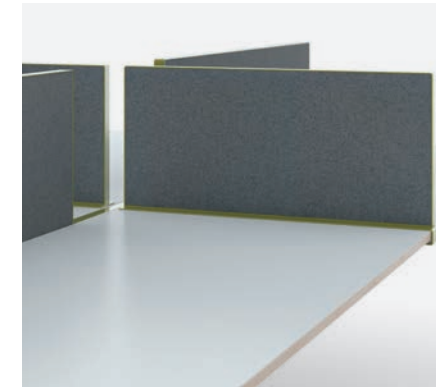

STATEMENT OF LINE

Reference the price list for the complete offering.

LEG OPTIONS

D Leg
Available in Wood or Metal.

Angled D Leg
Available in Wood or Metal.

Square Leg (shown) & Round Leg
Available in Metal.

FRAMED SCREENS

Fabric Screens with Frame

SIDE-TO-SIDE SURFACE DIVIDERS

Side-to-Side Surface Dividers in Fabric

Side-to-Side Surface Dividers in Laminate
Also available as Markerboard.

STORAGE

End Cabinet
Available with Metal or Glass Shelves.

MULTI-PURPOSE TABLES

Standing-Height Multi-Purpose Table
Shown with power option.

Standing-Height Ganged Multi-Purpose Table
Shown with power option.

Occasional-Height Multi-Purpose Table
Also available with Mobile option.