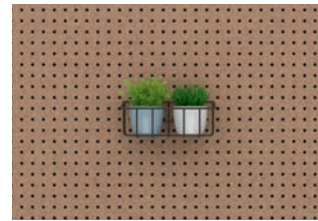

Back-Painted Glass

Chalkboard Tile

Cork

Pegboard Tile

WORKSURFACES

Rectangular

Rectangular with Soft-Radius Corners

Asymmetric with Soft-Radius Corners

WORKSURFACE SUPPORTS

Wood

Painted Metal

Clearcoat on Metal

Rectangular with Soft-Radius Corners with Softened Vinyl Rim

Butcher Block with Bull Nose Edge

Plywood

RIMS *Please reference the price list for additional Rims.*