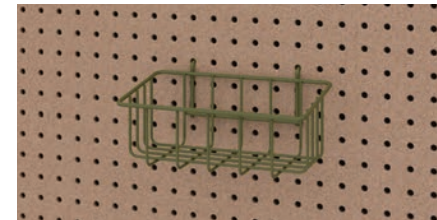

WORKSURFACE SUPPORTS

Wood

Painted Metal

Clearcoat on Metal

Rectangular with Soft-Radius Corners with Softened Vinyl Rim

Butcher Block with Bull Nose Edge

Plywood

RIMS *Please reference the price list for additional Rims.*

ACCESSORY SHELVES *Please reference the price list for additional Shelves.*

4" Round Shelf

6" Oval Shelf

12" Oval Shelf with Utility Cup

18" Oval Shelf

6" Shelf with Planter

9" x 24" Shelf

12" x 24" Shelf

PEGBOARD ACCESSORIES *Please reference the price list for additional Pegboard Accessories.*

Small Basket

Large Basket

Vertical File Holder

Plastic Jar

Single Hook

J Hook

Coat Hook

11" Double Hook

ACCESSORIES

Markerboard/Flip Chart Holder

Traxx-Mount TV Bracket

Wire Manager

Perks® Power/USB Module with 6' Cord