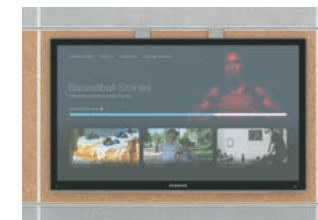

Traxx-Mount TV Bracket