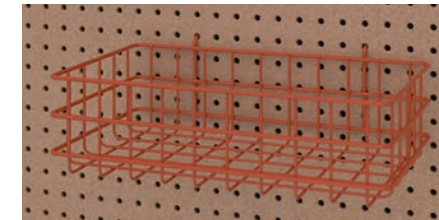

WORKSURFACE SUPPORTS

Wood

Painted Metal

Clearcoat on Metal

Rectangular with Soft-Radius Corners with Softened Vinyl Rim

Butcher Block with Bull Nose Edge

Plywood

RIMS *Please reference the price list for additional Rims.*

ACCESSORY SHELVES *Please reference the price list for additional Shelves.*

4" Round Shelf

6" Oval Shelf

12" Oval Shelf with Utility Cup

18" Oval Shelf

6" Shelf with Planter

9" x 24" Shelf

12" x 24" Shelf

PEGBOARD ACCESSORIES *Please reference the price list for additional Pegboard Accessories.*

Small Basket

Large Basket

Vertical File Holder

Plastic Jar

Single Hook

J Hook

Coat Hook