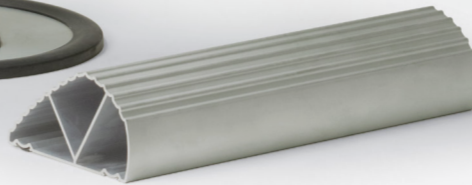

SITMATIC®

POGO®

& FOOTSIE®

STAY ACTIVE, STAY ENERGIZED.

Offering the greatest range of mobility in its class, Pogo keeps you productive all day long.

POGO® & FOOTSIIE® FEATURES

Easily Adjustable

Intuitive height adjustment ring is easily accessible from all angles.

Freedom of Motion

An unprecedented 70° of lateral range and 35° of lean set Pogo head and shoulders above the competition. No other stand assist product has this range of motion.

Non-Skid Base

Your safety is ensured with an industrial-grade steel base and rubber, anti-skid ring.

PressureCast™ Cushion

Using a special formulation and cast under high pressure, PressureCast™ foam is incredibly resilient for comfort, yet high-density for longevity.

The Perfect Height

Seat heights for any size individual. Three different seat heights, ranging between 18½" and 36¼", ensure a perfect lean for everyone.

Dual Sided

Accommodating for flats or high heels.

100% Recycled Aluminum

Designed to last a lifetime, but can easily be recycled and repurposed when its job is done.

OVERALL DIMENSIONS