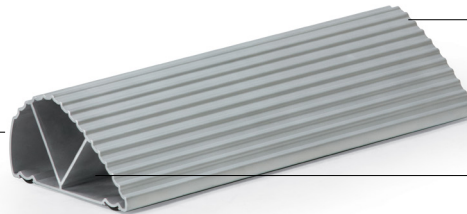

Freedom of Motion

An unprecedented 70° of lateral range and 35° of lean set Pogo head and shoulders above the competition. No other stand assist product has this range of motion.

Non-Skid Base

Your safety is ensured with an industrial-grade steel base and rubber, anti-skid ring.

PressureCast™ Cushion

Using a special formulation and cast under high pressure, PressureCast™ foam is incredibly resilient for comfort, yet high-density for longevity.

The Perfect Height

Seat heights for any size individual. Three different seat heights, ranging between 18½" and 36¼", ensure a perfect lean for everyone.

Directional Indicator

The right orientation is easily achieved by simply pointing the indicator towards your worksurface.

Shiatsu Ridges

Designed for traction, strength, and a much needed end-of-day foot massage.

Dual Sided

Accommodating for flats or high heels.

100% Recycled Aluminum

Designed to last a lifetime, but can easily be recycled and repurposed when its job is done.

OVERALL DIMENSIONS