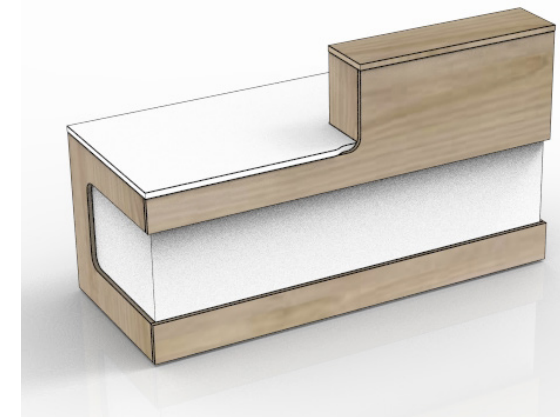

**Communicate.
Elevate.
Impress.**

MAEVA

Welcome guests with MAEVA

Maeva (ma.e.va), the Tahitian word for welcome. Maeva's dynamic curvature creates a smooth, inviting façade, making a great first impression on any visitor.

With Maeva, the guests are always welcome. Its sophisticated, balanced design creates a truly inviting space, where everyone can connect effectively.

Features

L Shape

- 72", 84", 96" L x 72", 84", 96" W
- 30"D main worksurface
- 24"D return surface
- Full Transaction Top - 3 grommets
- Half Transaction Top - 2 grommets