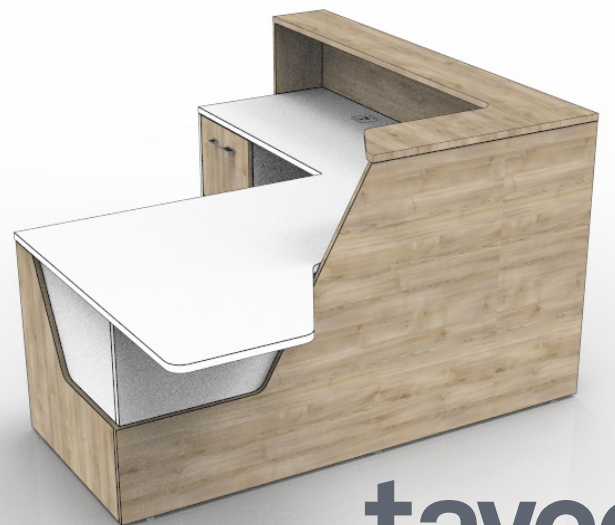

Receptions

KARIBU

tayco®

Impress Visitors with **KARIBU**

Karibu (ka'ri.bu), the Swahili word for welcome. With an eye-catching design, Karibu is a versatile solution that makes a bold statement in any office environment.

Elevate your first impressions with the Karibu. Sharp, defined angles give the Karibu reception desk its noteworthy, statement aesthetic.

Features

L Shape

- 72", 84", 96"L x 72", 84", 96"W
- 30"D main worksurface
- 24"D return surface
- 2 grommets

Straight

- 72", 78", 84", 90", 96"W
- 30"D main worksurface
- 1 grommet

Transaction Top

- User side transaction is always partial
- 36", 42", 48", 54"W
- 10"D

Optional Storage

- Underdesk pedestal
- Underdesk lateral
- Mobile pedestal

Unique Details

- 22 laminate colours to choose from
- Ability for dual laminate colours
- Monolithic or contrasting appearance
- Optional worksurface extension for ADA compliance

* ADA surface is 48"L x 29"W and protrudes 18"D off the main surface